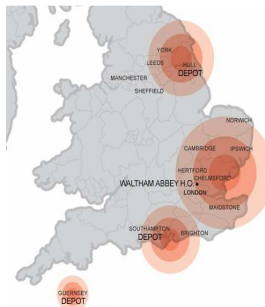

City Sync ANPR partner and integrator
Luxriot ANPR, AMD ANPR software
4 channel DVR's to multi-channel NVR's
WiFi Video Networks;
Point to point, point to multi-point -Silvernet and Wavesight design & installation.
Cluster Camera Recorders & Relocatable Units.